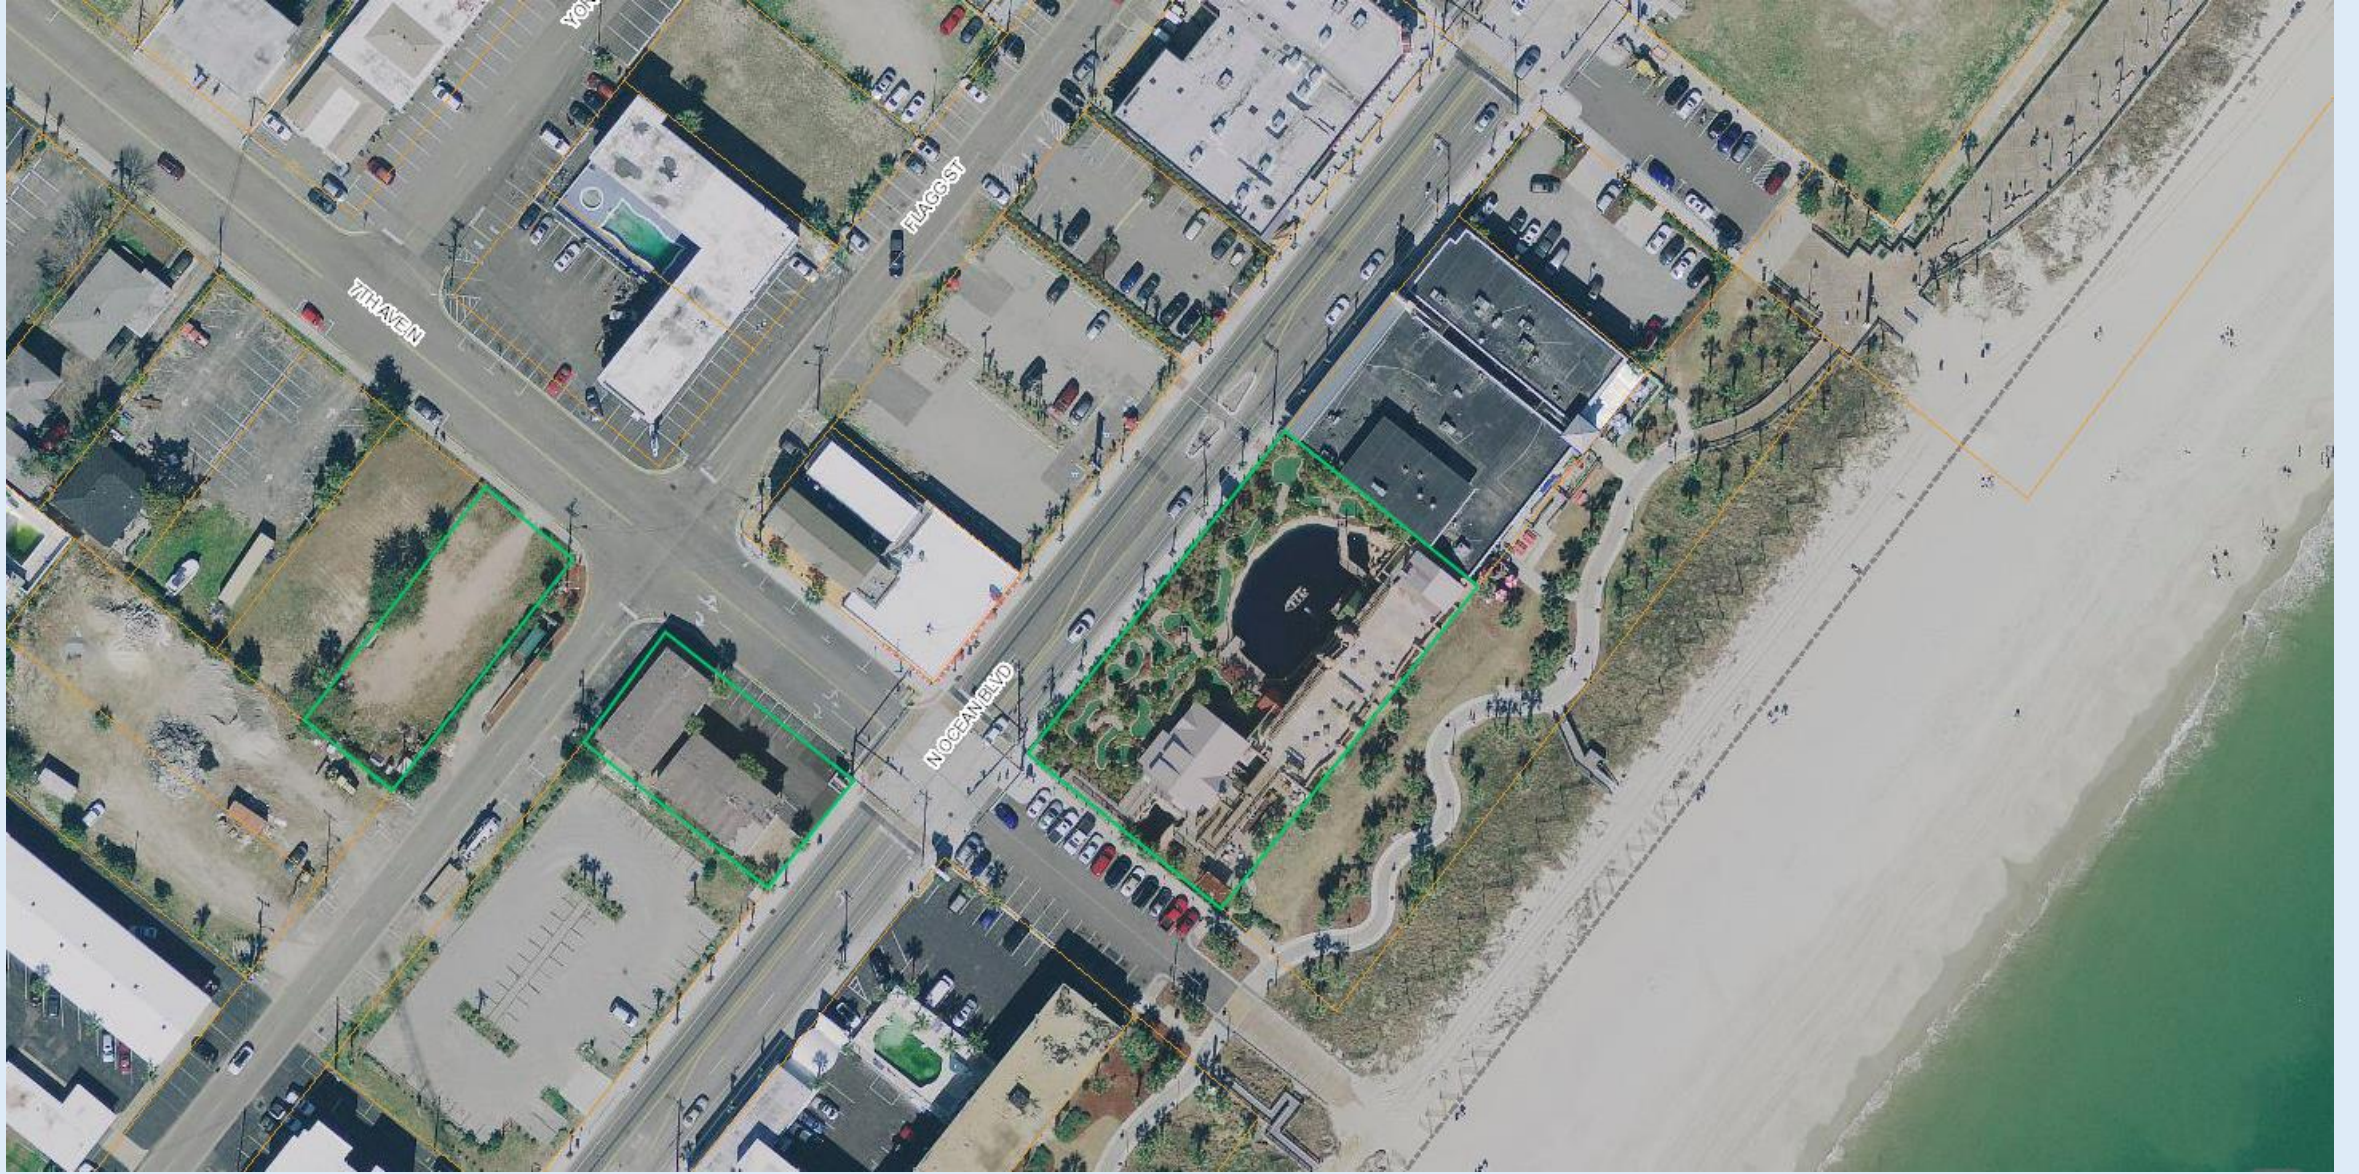

Gateway Galleria

Ordinances 2018 - 47 and 48

Stromboli's

WILD BURGER

IN-N-OUT

DANDY'S CANDY